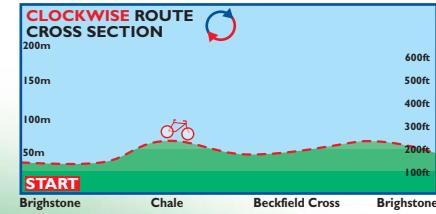

Route 6 - Brighstone

ROUTE INFO

DISTANCE
20 km / 12 miles

START
Brighstone Church

KEY

- Cycle Route on road
- Cycle Route off road
- Route on RTI route

i Tourist Information
P Car Park
WC Public Toilets

Brighstone Church

Figure of eight ride from Brighstone along gently undulating country lanes to Chale, at the base of what is locally known as "Chale Mountain". For a much shorter loop, go straight ahead at Yafford duck pond, just around the corner from the overshoot water mill.