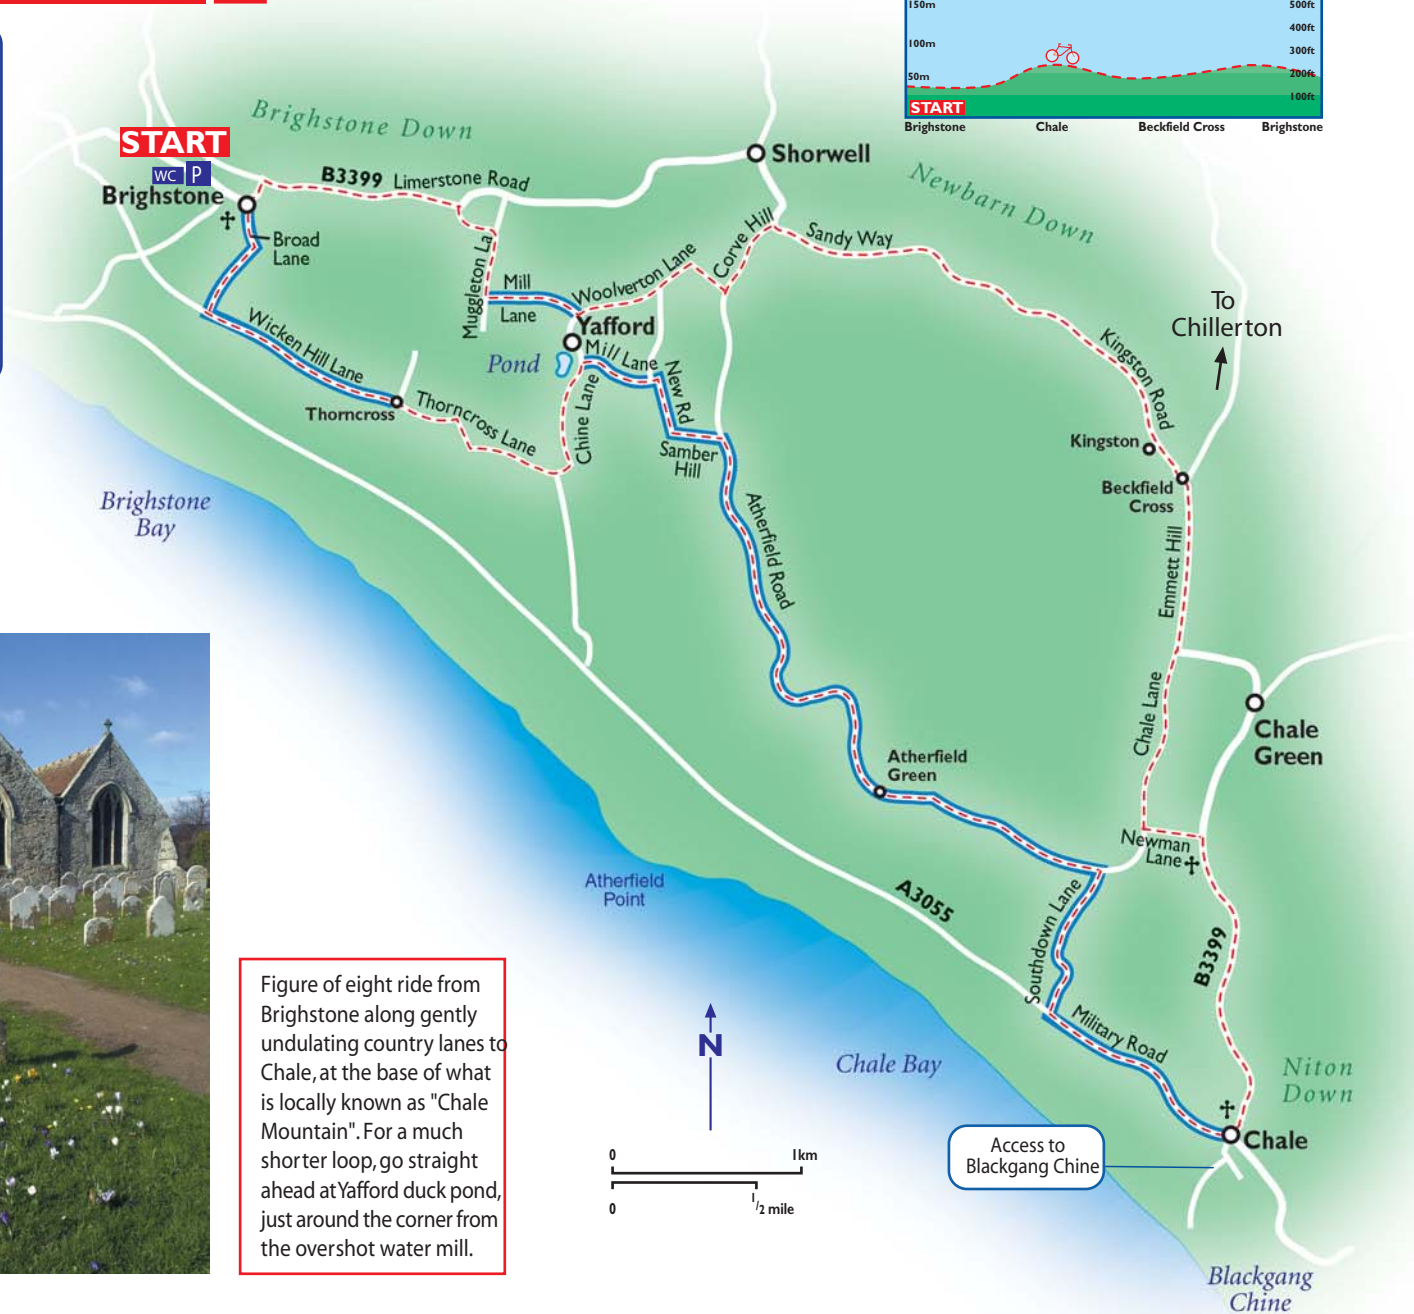

Route 6 - Brighstone

ROUTE INFO

DISTANCE
20 km / 12 miles

START
Brighstone Church

KEY

- Cycle Route on road
- Cycle Route off road
- Route on RTI route

i Tourist Information
P Car Park
WC Public Toilets

Brighstone Church

Figure of eight ride from Brighstone along gently undulating country lanes to Chale, at the base of what is locally known as "Chale Mountain". For a much shorter loop, go straight ahead at Yafford duck pond, just around the corner from the overshoot water mill.