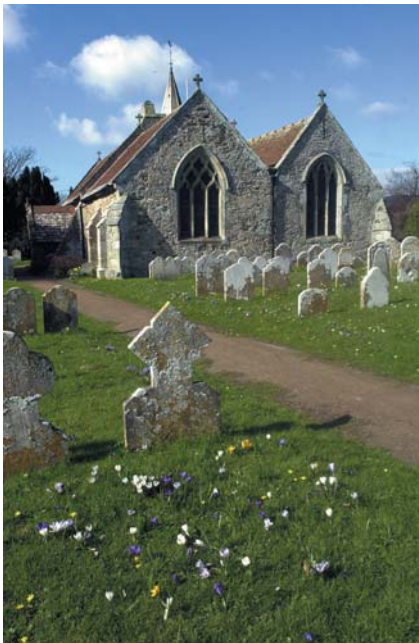

Route 6 - Brighstone

ROUTE INFO

DISTANCE
20 km / 12 miles

START
Brighstone Church

KEY

- Cycle Route on road
- Cycle Route off road
- Route on RTI route

i Tourist Information
P Car Park
WC Public Toilets

Brighstone Church

Figure of eight ride from Brighstone along gently undulating country lanes to Chale, at the base of what is locally known as "Chale Mountain". For a much shorter loop, go straight ahead at Yafford duck pond, just around the corner from the overshoot water mill.